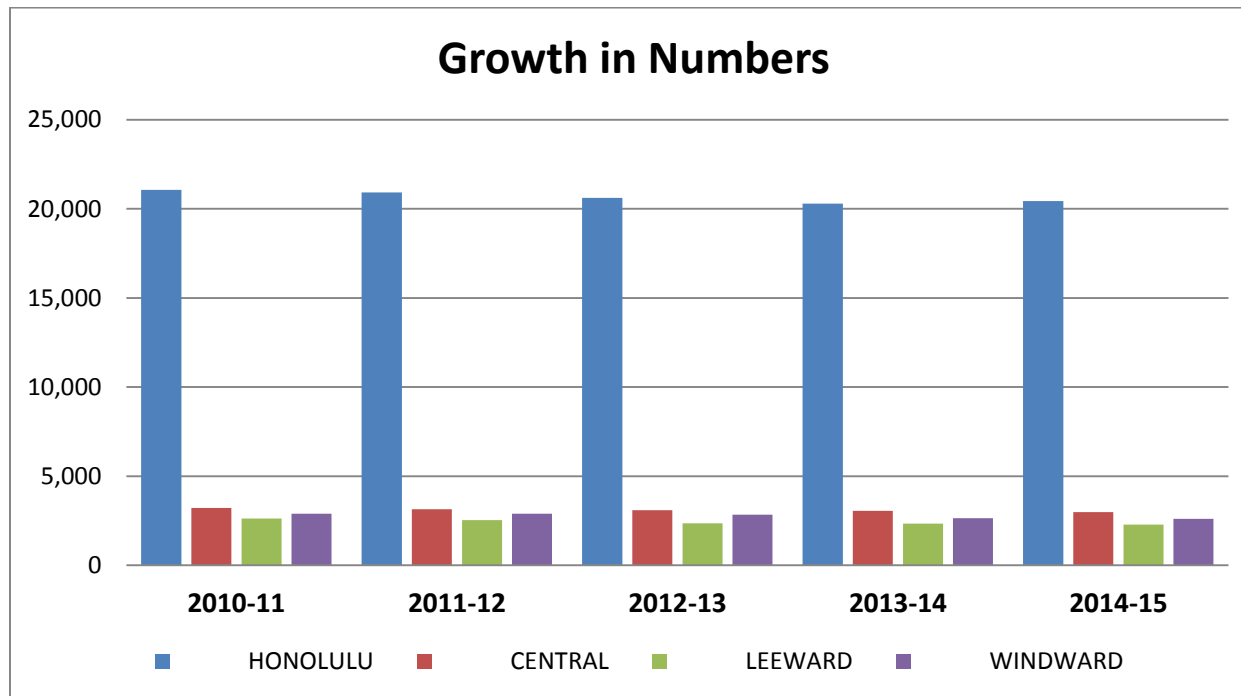

Oahu Independent School Enrollment Trends by District