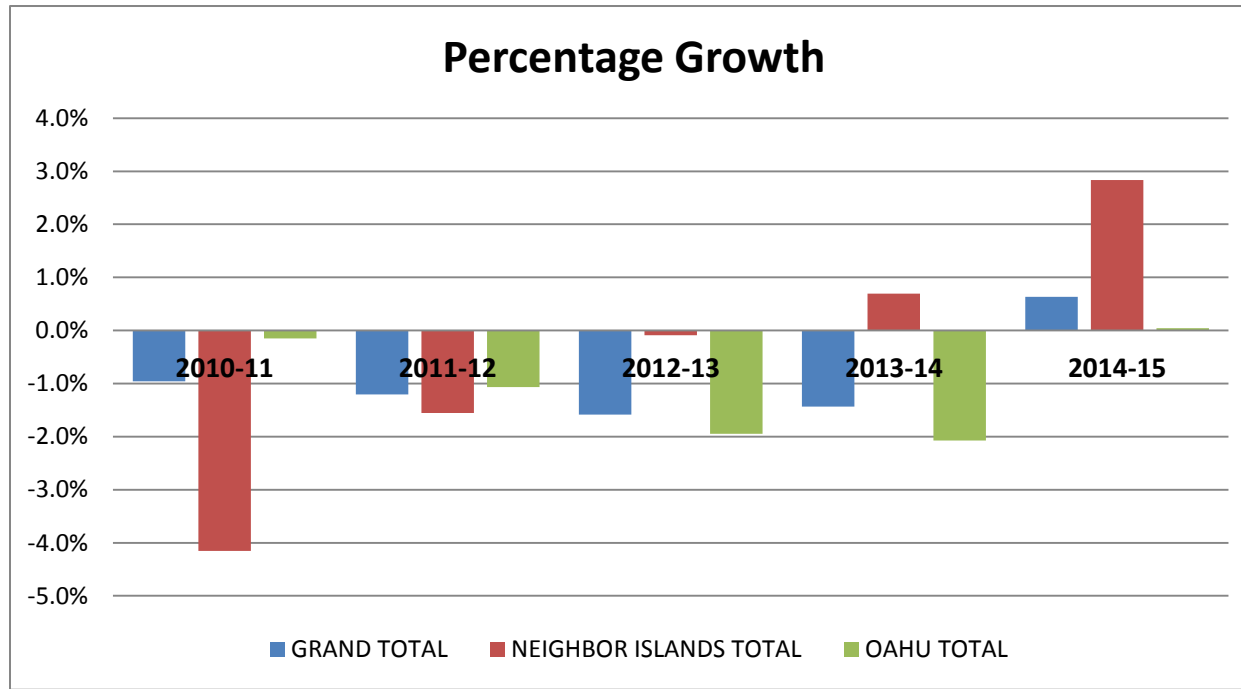

Oahu and Neighbor Island Comparison of Enrollment Trends