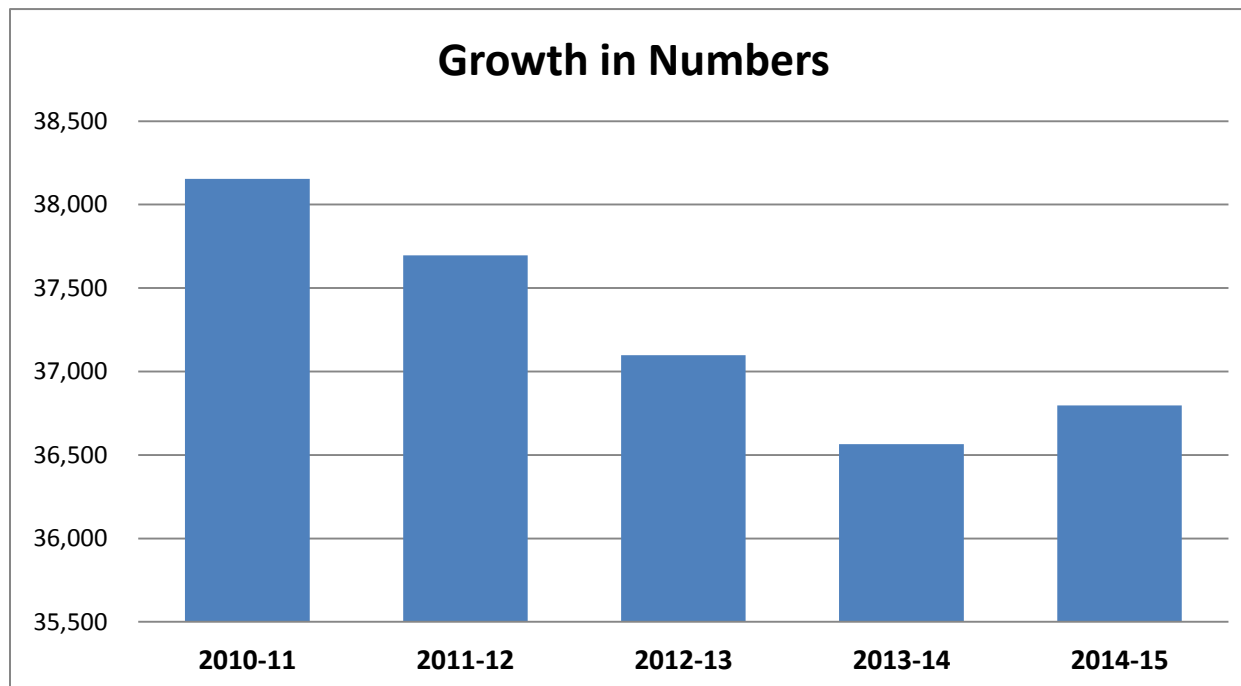

Hawaii Independent School Enrollment Trends