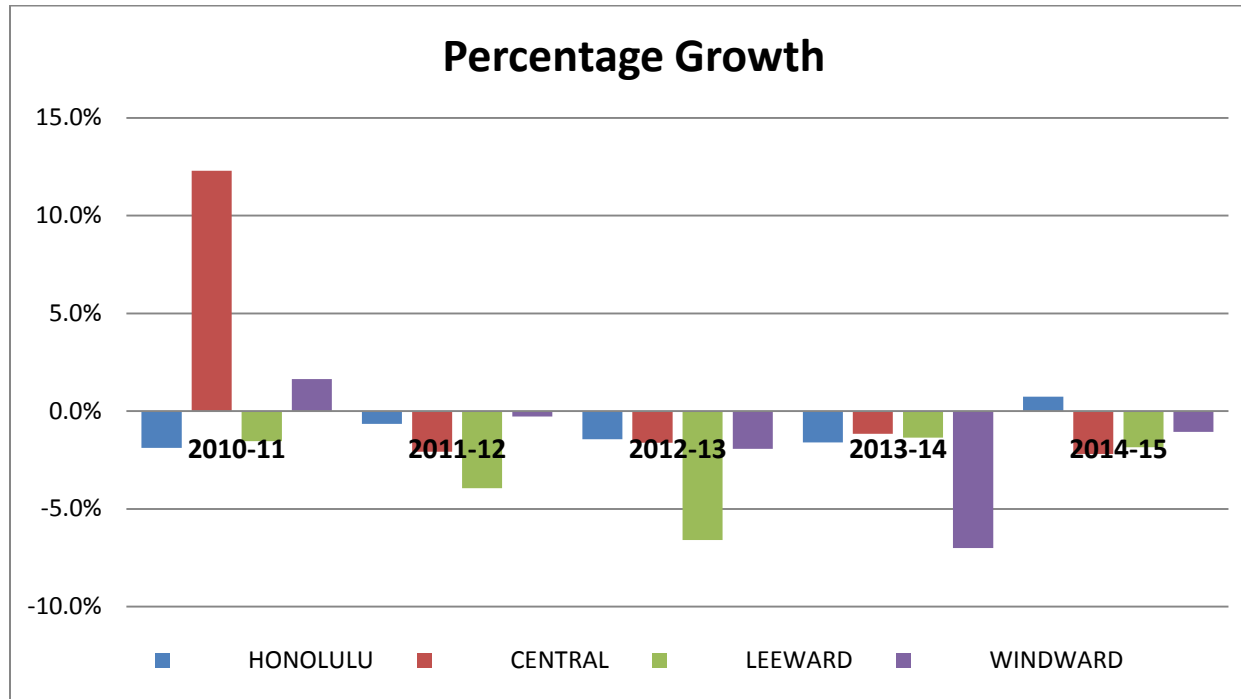

Oahu Independent School Enrollment Trends by District