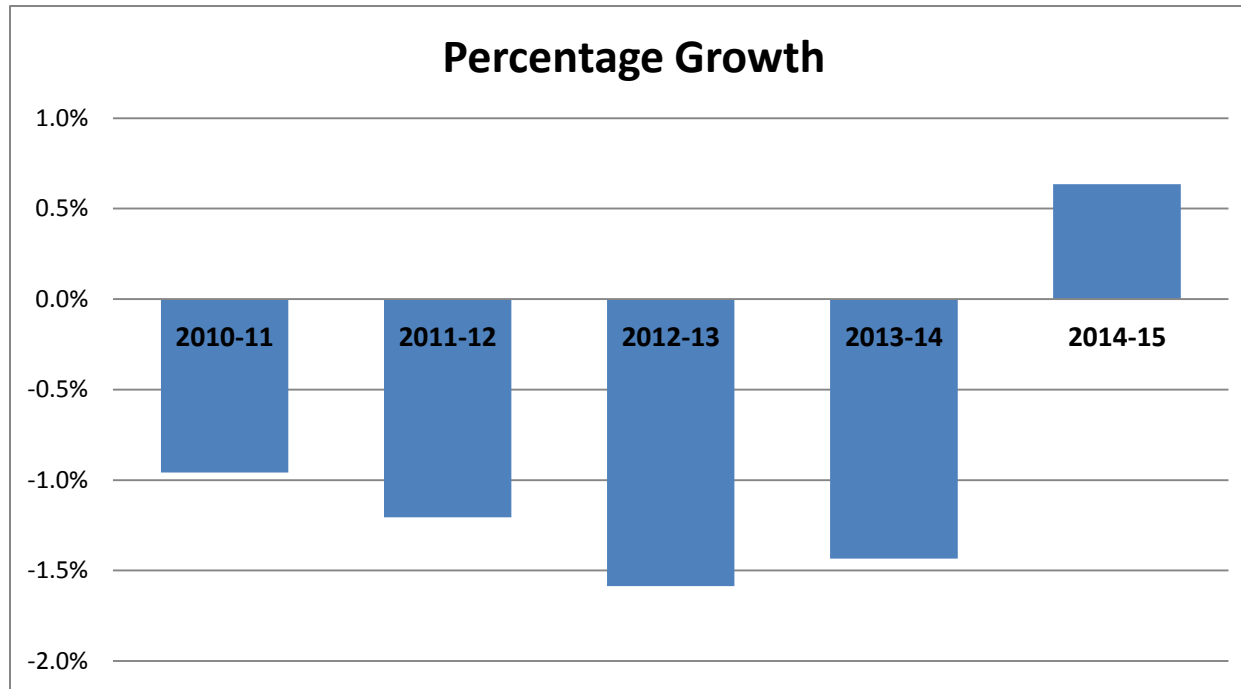

Hawaii Independent School Enrollment Trends