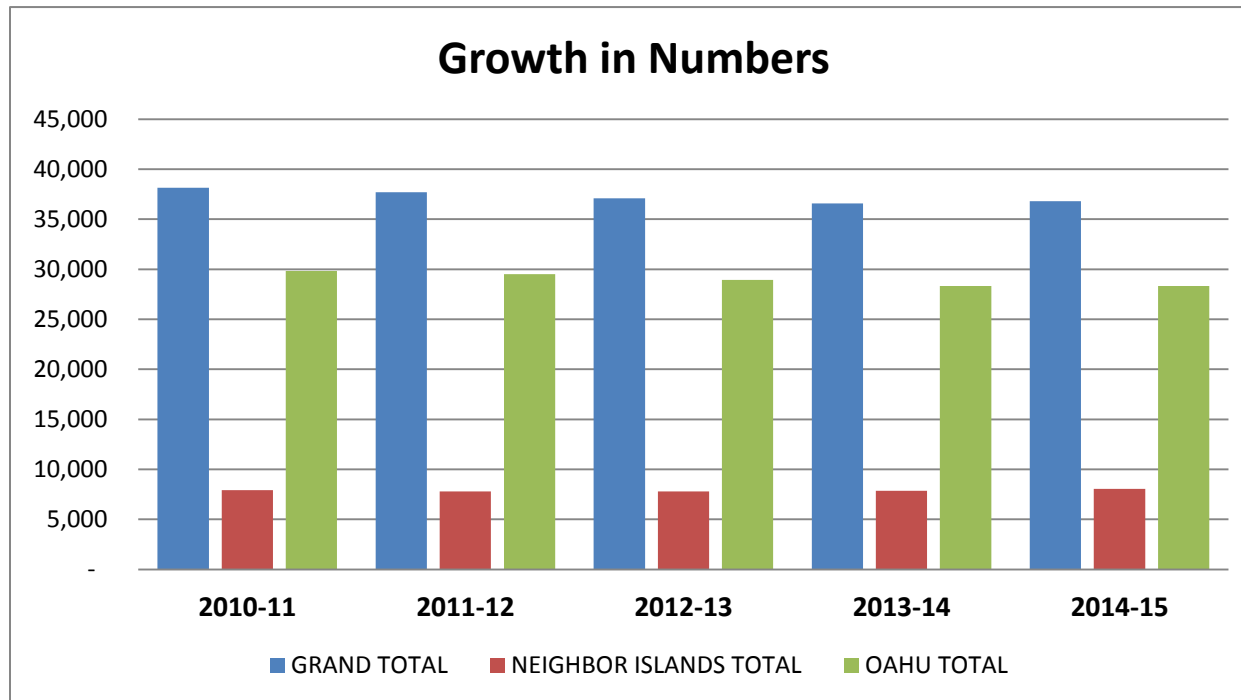

Oahu and Neighbor Island Comparison of Enrollment Trends